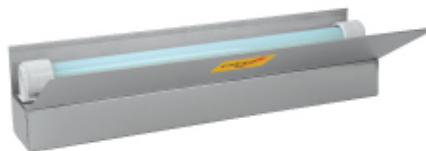

YIBTECH HP 75/90

Material: 304 Stainless Steel
Hygiene Mat
Stainless Steel Sanitizer Tank
HP 75 Dimension: 600x750x15 mmh
HP 90 Dimension: 600x900x15 mmh

CIZZZ Insect Killers

CIZZZ KYF 40

Material: 304 Stainless Steel
Glue Trap Insect Killer
Voltage: 220-240 / 50-60 Hz - 30 W
UV lamp: 1x20 W
Range: 30 m2