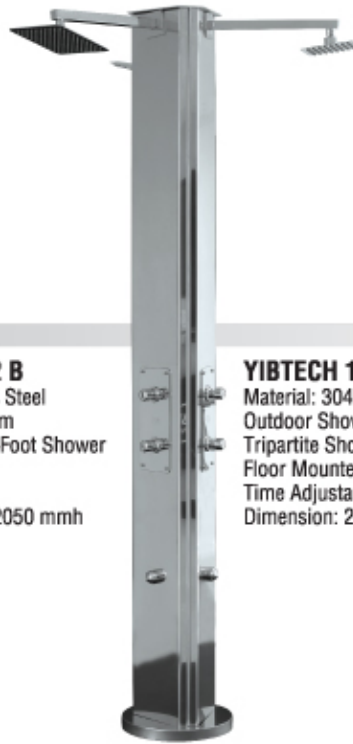

CIZZZ KY 40 P

Material: 304 Stainless Steel
Glue Trap Insect Killer
Voltage: 220-240 / 50-60 Hz - 20 W
UV lamp: 1x20 W
Range: 20 m2

CIZZZ KP 80

Material: 304 Stainless Steel+ABS
Electric Trap Insect Killer
Voltage: 220-240 / 50-60 Hz - 20 W
UV lamp: 2x40 W
Range: 60 m2

Outdoor Products

Outdoor Shower Systems

YIBTECH ADK 212 B
 Material: 304 Stainless Steel
 Outdoor Shower System
 Double Sided Shower+Foot Shower
 Floor Mounted
 Time Adjustable
 Dimension: 150x150x2050 mmh