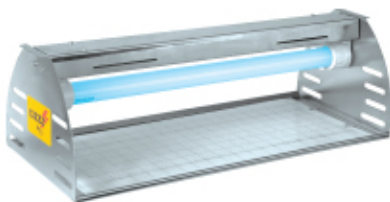

CIZZZ Insect Killers

CIZZZ KYF 40

Material: 304 Stainless Steel
Glue Trap Insect Killer
Voltage: 220-240 / 50-60 Hz - 30 W
UV lamp: 1x20 W
Range: 30 m2