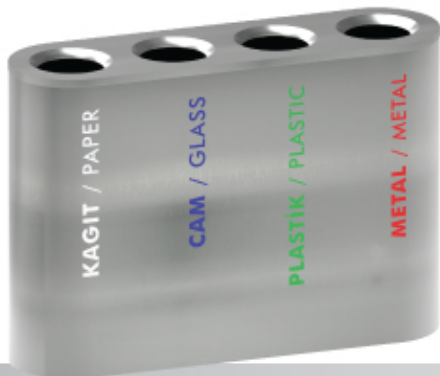

Outdoor Waste Bins

YRB-105-4
Material: 304 Stainless Steel
Outdoor Recycle Bin
4 Different Compartments
Dimension: 300x1080x800 mmh