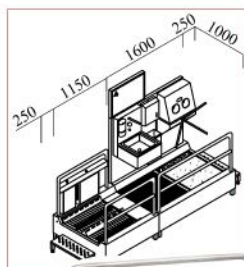

YIBTECH YSH FTE 180 (Single Bowl)
YIBTECH YSH FTE 180-1 (Double Bowl)

Hygiene barrier 304/4N Stainless steel satin finish sensor operated sole cleaner hand disinfection unit with turnstile.