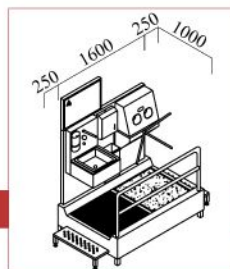

YIBTECH YSH TE 160 F (Single Bowl)
YIBTECH YSH TE 160 F-1 (Double Bowl)

Hygiene barrier 304/4N Stainless steel satin finish sensor operated single bay scrub sink hand disinfection unit with turnstile.