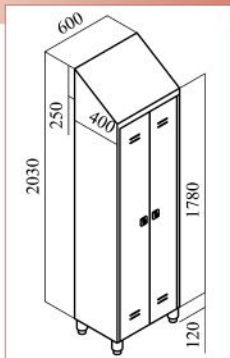

YIBTECH ISD 02

Locker for two persons,
304 18/10 Stainless steel,
Two shelves & hang included
ISD 04 for four persons
One shelf & hang included.

YIBTECH YBC 40 S

Knife Sterilizer for zten knives,
304 18/10 Stainless steel,
Boiler water system.
Votage:220-240V / 50Hz.
(YBC 60 S for 40 knives)