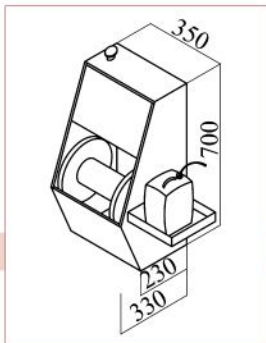

YIBTECH ST AD 120
Sole cleaner
304/4N Stainless steel
satin finish
wall mounted
Button operation.
Voltage: 220-240V / 50Hz.