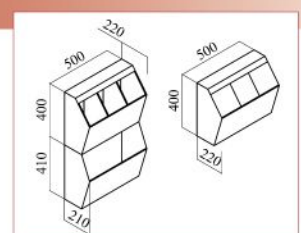

YIBTECH GBM / K

Overshoe- Bonnet-Mask dispenser,
304 18/10 Stainless steel,
Wall mounted with bin.