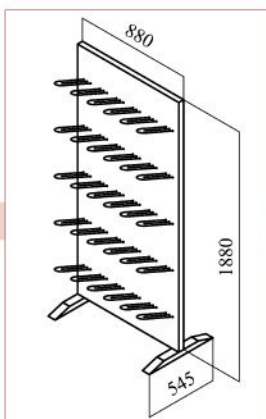

YIBTECH BCK 30
Boots dryer
304/4N Stainless steel
satin finish.