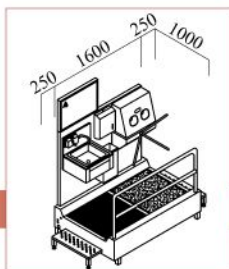

YIBTECH BCK 30
 Boots dryer
 304/4N Stainless steel
 satin finish.

Hygiene Barriers

(Single Bowl) **YIBTECH YSH TE 160**
 (Double Bowl) **YIBTECH YSH TE 160-1**

Hygiene barrier 304/4N Stainless steel satin finish knee operated single bay scrub sink hand disinfection unit with turnstile.