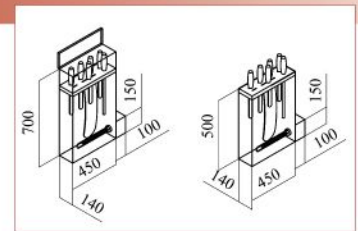

YIBTECH ISD 02

Locker for two persons,
304 18/10 Stainless steel,
Two shelves & hang included
ISD 04 for four persons
One shelf & hang included.

YIBTECH YBC 40 S

Knife Sterilizer for zten knives,
304 18/10 Stainless steel,
Boiler water system.
Votage:220-240V / 50Hz.
(YBC 60 S for 40 knives)