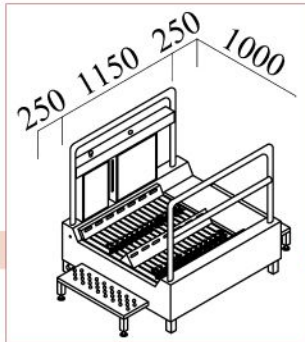

YIBTECH YSH FF 112
Sole cleaner
304/4N Stainless steel
satin finish
horizontal brush
sensor & button operation.
Voltage: 220-240V / 50Hz.