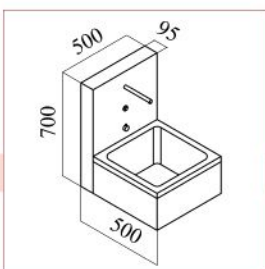

YIBTECH STV 132 ED
304 18/10 satin finish stainless steel,
Double Bay scrub sink,
Knee operated, hot & cold water.
Voltage: 220-240V / 50Hz.

YIBTECH STD 50
304 18/10 satin finish stainless steel,
Wall mounted, Single bay sink,
Hot-Cold water mixer is optional,
Knee operated push button tap.
Voltage: 220-240V / 50Hz.