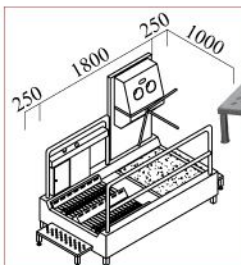

YIBTECH YSH FTE 180 (Single Bowl)
YIBTECH YSH FTE 180-1 (Double Bowl)

Hygiene barrier 304/4N Stainless steel satin finish sensor operated sole cleaner hand disinfection unit with turnstile.