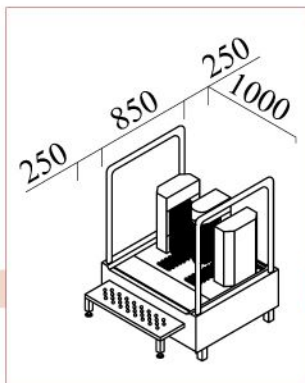

YIBTECH FF 80
Boot cleaner,
304 18/10 satin finish stainless steel,
vertical and horizontal brush sensor,
Sensor operated.
Voltage: 220-240V / 50Hz.