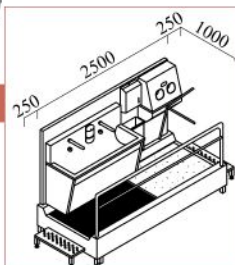

YIBTECH YSH TE 250
YIBTECH YSH TE 250-1

Hygiene barrier 304/4N Stainless steel satin finish sensor operated double bay scrub sink hand disinfection unit with turnstile.