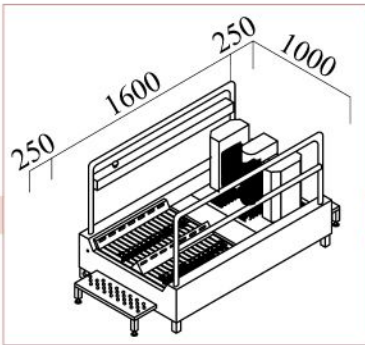

Boot-Sole Cleaners

YIBTECH YSH FF 160
Boot cleaner
304/4N Stainless steel
satin finish
vertical and horizontal brush
sensor & button operation.
Voltage: 220-240V / 50Hz.