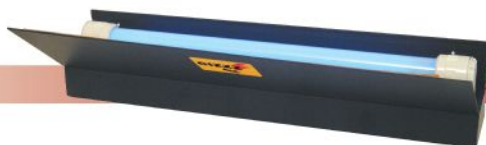

MODEL UP 80 CIZZZ

2x40 Watt / Water proof socket,
Optional shatterproof Bulb, Discharge voltage 4000V.
Dim: 1270x215x390 mm/h. Weight: 9.5kgs.
Effective range: 35-40 m2, Votage:220-240V / 50Hz.