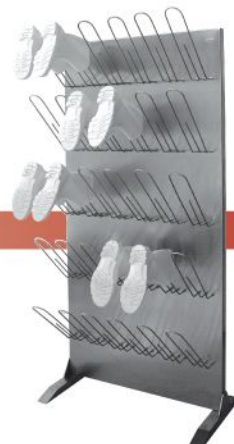

YIBTECH BCK 30
Boots dryer
304/4N Stainless steel
satin finish.