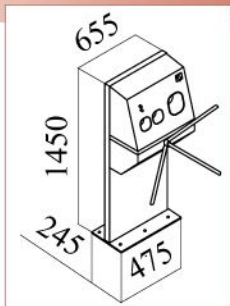

YIBTECH ST TED 32-1

304 18/10 Stainless steel,
Water-Soap-Hand disinfection
unit with turnstile,
Double bowl floor mounted.
Optional single bowl.
Votage:220-240V / 50Hz.