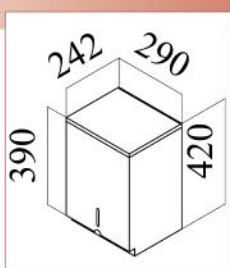

YIBTECH OD 01

Apron dispenser for 30 Aprons,
304 18/10 Stainless steel,
ED 01 Glove dispenser.