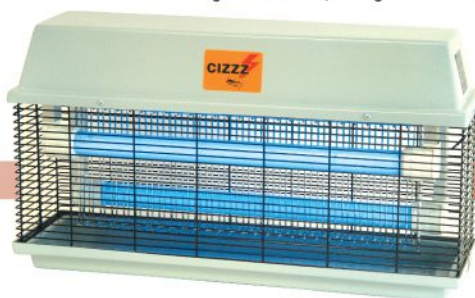

MODEL KY 40 CIZZZ

1x40 Watt / Water proof socket,
Optional shatterproof Bulb, Glue Stiker: 160x580mm.
Effective range: 20-25 m2, Votage:220-240V / 50Hz.