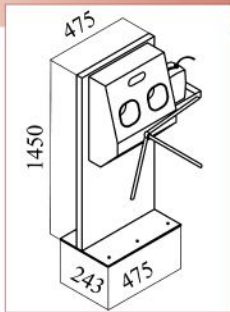

Hand Disinfection and Equipment

YIBTECH ST TED 02 A

304 18/10 Stainless steel,
Hand disinfection unit with turnstile,
Double bowl floor mounted.
Votage:220-240V / 50Hz.