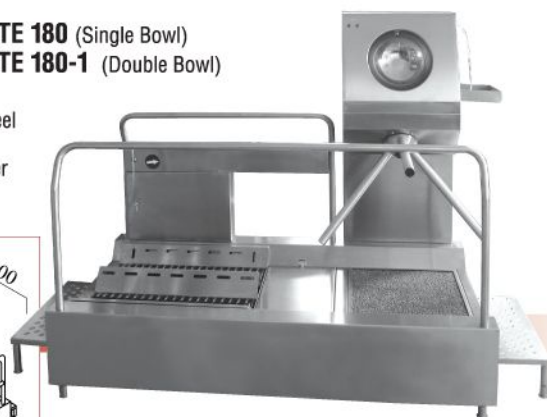

YIBTECH YSH TE 160 F (Single Bowl)
YIBTECH YSH TE 160 F-1 (Double Bowl)

Hygiene barrier 304/4N Stainless steel satin finish sensor operated single bay scrub sink hand disinfection unit with turnstile.

YIBTECH YSH TE 250
YIBTECH YSH TE 250-1

Hygiene barrier 304/4N Stainless steel satin finish sensor operated double bay scrub sink hand disinfection unit with turnstile.

YIBTECH YSH FTE 180 (Single Bowl)
YIBTECH YSH FTE 180-1 (Double Bowl)

Hygiene barrier 304/4N Stainless steel satin finish sensor operated sole cleaner hand disinfection unit with turnstile.