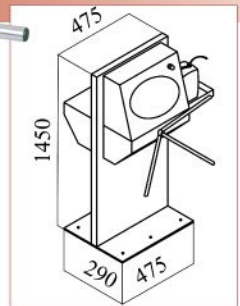

YIBTECH ST TED 22 A-S

304 18/10 Stainless steel,
Hand disinfection unit with turnstile,
Double bowl floor mounted.
Two turnstilee (entrance-exit)
Optional single bowl.
Votage:220-240V / 50Hz.