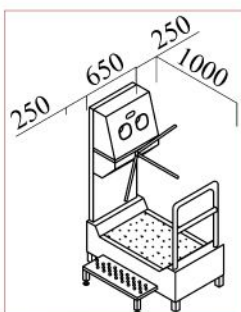

YIBTECH YSH FFTE 250 (Single Bowl)
YIBTECH YSH FFTE 250-1 (Double Bowl)

Hygiene barrier 304/4N Stainless steel satin finish sensor operated boot cleaner vertical and horizontal brush hand disinfection unit with turnstile.