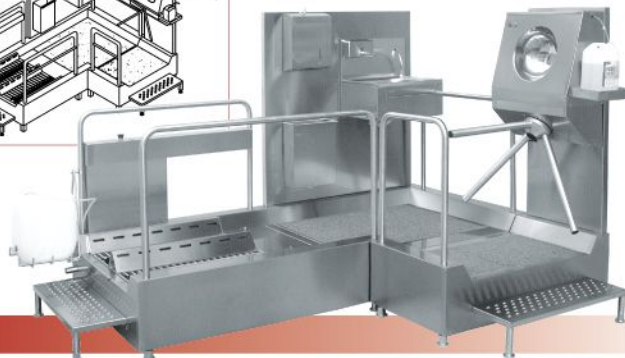

YIBTECH YSH TEF 160 L (Single Bowl)
YIBTECH YSH TEF 160 L-1 (Double Bowl)
Hygiene barrier 304/4N Stainless steel satin finish sensor operated sole cleaner knee operated single bay scrub sink hand disinfection unit with turnstile.