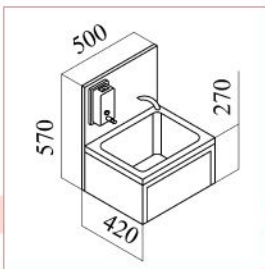

YIBTECH STD 50
304 18/10 satin finish stainless steel,
Wall mounted, Single bay sink,
Hot-Cold water mixer is optional,
Knee operated push button tap.
Voltage: 220-240V / 50Hz.