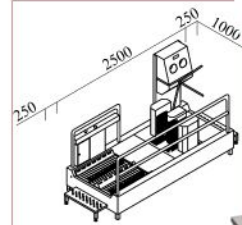

(Single Bowl) **YIBTECH YSH FTE 272**
(Double Bowl) **YIBTECH YSH FTE 272-1**

Hygiene barrier 304/4N Stainless steel satin finish sensor operated sole cleaner sensor operated single bay scrub sink hand disinfection unit with turnstile.