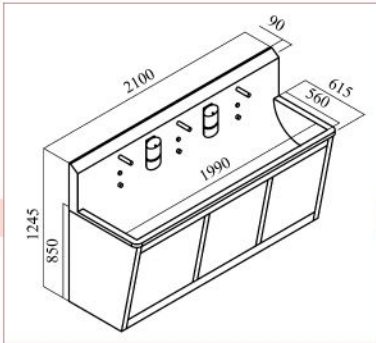

Scrub Sinks

YIBTECH STV 210 F
304 18/10 satin finish stainless steel,
Triple Bay scrub sink,
Sensor operated, hot & cold water.
Voltage: 220-240V / 50Hz.