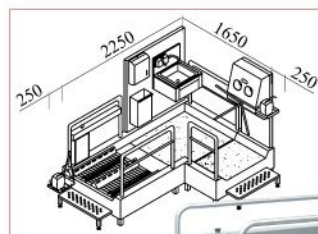

YIBTECH YSH FFTE 250 (Single Bowl)
YIBTECH YSH FFTE 250-1 (Double Bowl)

Hygiene barrier 304/4N Stainless steel satin finish sensor operated boot cleaner vertical and horizontal brush hand disinfection unit with turnstile.