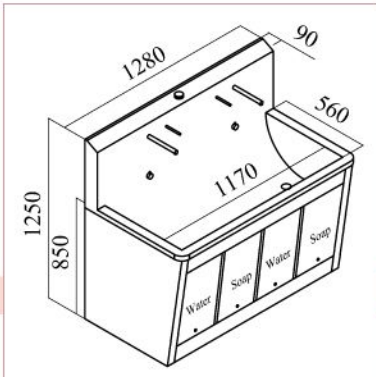

Scrub Sinks

YIBTECH STV 210 F
304 18/10 satin finish stainless steel,
Triple Bay scrub sink,
Sensor operated, hot & cold water.
Voltage: 220-240V / 50Hz.

YIBTECH STV 132 F
304 18/10 satin finish stainless steel,
Double Bay scrub sink,
Sensor operated, hot & cold water.
Voltage: 220-240V / 50Hz.