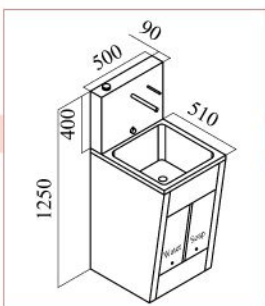

YIBTECH STD 50 F
304 18/10 satin finish stainless steel,
Single bay scrub sink,
knee operated, without mixer.
Hot-Cold water mixer is optional,
Voltage: 220-240V / 50Hz.
STV 50 F is sensor operated.