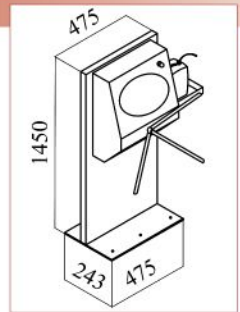

YIBTECH ST TED 22 A

304 18/10 Stainless steel,
Hand disinfection unit with turnstile,
Double bowl floor mounted.
Optional single bowl.
Votage:220-240V / 50Hz.