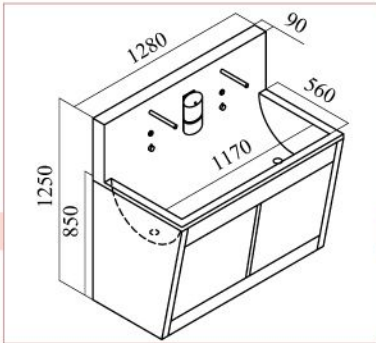

YIBTECH STV 132 F
304 18/10 satin finish stainless steel,
Double Bay scrub sink,
Sensor operated, hot & cold water.
Voltage: 220-240V / 50Hz.